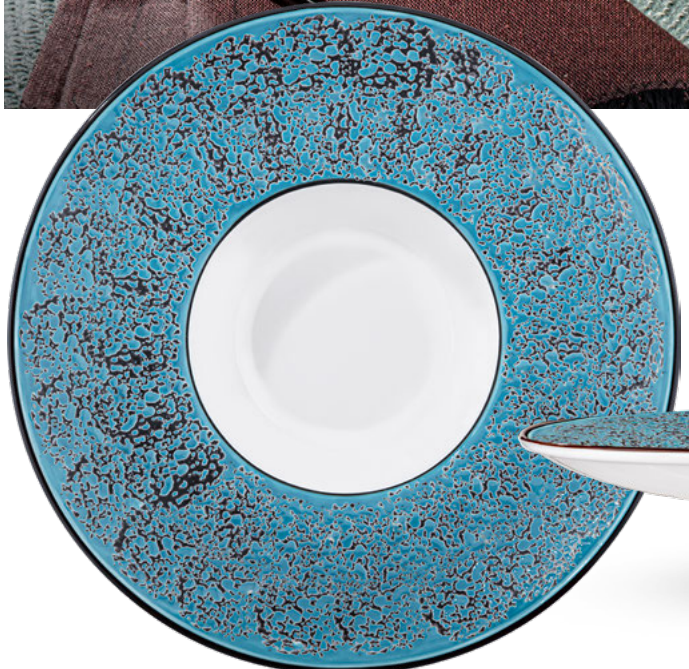

WL-667724/A
Deep Plate
10" | 25.5 cm
51 fl oz | 1500 ml
Inner box: 2 pcs
Outer carton: 12 pcs

22.5 cm

25.5 cm

SPLASH
collection

Wilmax
ENGLAND

WIDE RIM

...

WL-667125/A
Deep Plate
9.5" | 24 cm
7 fl oz | 200 ml
Inner box: 3 pcs
Outer carton: 18 pcs