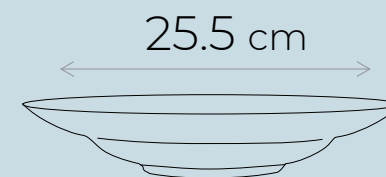

WL-667227/A
Deep Plate
10" | 25.5 cm
12 fl oz | 350 ml
Inner box: 3 pcs
Outer carton: 18 pcs

WL-667327/A
Deep Plate
10" | 25.5 cm
12 fl oz | 350 ml
Inner box: 3 pcs
Outer carton: 18 pcs

WL-667427/A
Deep Plate
10" | 25.5 cm
12 fl oz | 350 ml
Inner box: 3 pcs
Outer carton: 18 pcs

WL-667527/A
Deep Plate
10" | 25.5 cm
12 fl oz | 350 ml
Inner box: 3 pcs
Outer carton: 18 pcs

WL-667627/A
Deep Plate
10" | 25.5 cm
12 fl oz | 350 ml
Inner box: 3 pcs
Outer carton: 18 pcs

WL-667727/A
Deep Plate
10" | 25.5 cm
12 fl oz | 350 ml
Inner box: 3 pcs
Outer carton: 18 pcs