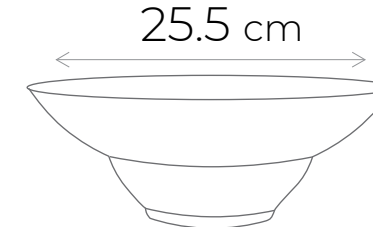

WL-667424/A
Deep Plate
10" | 25.5 cm
51 fl oz | 1500 ml
Inner box: 2 pcs
Outer carton: 12 pcs

WL-667523/A
Deep Plate
9" | 22.5 cm
37 fl oz | 1100 ml
Inner box: 3 pcs
Outer carton: 18 pcs

WL-667623/A
Deep Plate
9" | 22.5 cm
37 fl oz | 1100 ml
Inner box: 3 pcs
Outer carton: 18 pcs

WL-667723/A
Deep Plate
9" | 22.5 cm
37 fl oz | 1100 ml
Inner box: 3 pcs
Outer carton: 18 pcs

WL-667524/A
Deep Plate
10" | 25.5 cm
51 fl oz | 1500 ml
Inner box: 2 pcs
Outer carton: 12 pcs

WL-667624/A
Deep Plate
10" | 25.5 cm
51 fl oz | 1500 ml
Inner box: 2 pcs
Outer carton: 12 pcs

WL-667724/A
Deep Plate
10" | 25.5 cm
51 fl oz | 1500 ml
Inner box: 2 pcs
Outer carton: 12 pcs

22.5 cm

25.5 cm

SPLASH
collection

Wilmax
ENGLAND

WIDE RIM

...

WL-667125/A
Deep Plate
9.5" | 24 cm
7 fl oz | 200 ml
Inner box: 3 pcs
Outer carton: 18 pcs